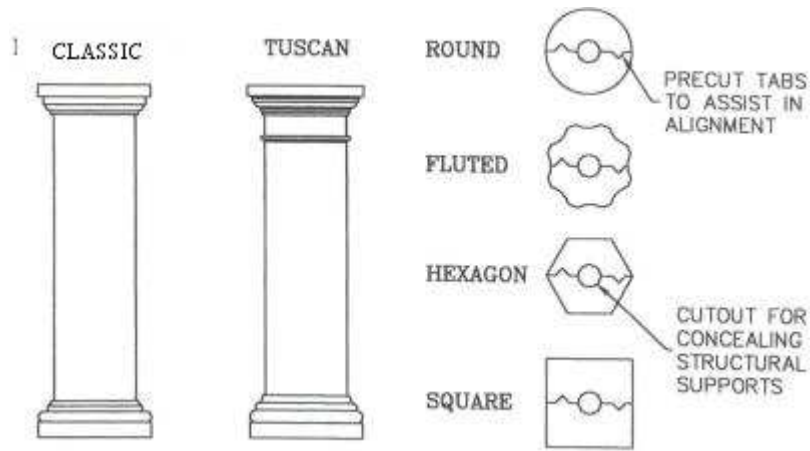

Columns, Capitals and Bases

We offer columns to fit most any style. These can be straight, round, fluted and square as well as tapered round, fluted and square. Capital and base styles include: roman Doric, Greek Doric, Tuscan, Angular Greek Ionic, Greek Ionic, Roman Ionic, Temple of the Winds and Corinthian